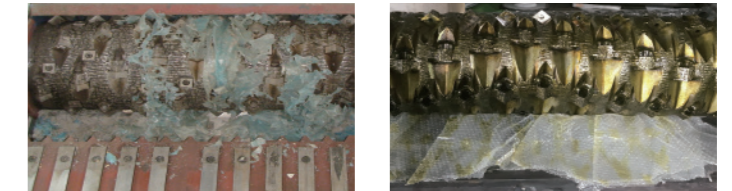

Waste Wooden Pallet

Chemical Drums

Tires

WEEE Waste Electrical Equipment

Waste Paper

Single Shaft Shredder

Model	KK-220	KK-400	KK-480	KK-450
Rotor Diameter (mm)	Φ 220	Φ 400	Φ 480	Φ 650
Rotor Blade (pc)	23	46 ~ 80	94 ~ 120	150
Stationary Blade (pc)	4	6 ~ 10	12 ~ 14	16
Mesh Diameter (mm)	40	40	40	40
Chamber (mm)	550 x 600	850 x 750 ~ 1600	1000 x 1600 ~ 2100	1200 x 2500
Shaft Speed (RPM)	78	78	78	78
Motor	30HP (22kW)	50 ~ 125 (37 ~ 90kW)	100HP x 2 ~ 125HP x 2 (75kW x 2 ~ 90kW x 2)	150HP x 2 (110kW x 2)
Hydraulic Motor	2HP (1.5kW)	3~7.5HP (2.2 ~ 5.5kW)	10HP (7.5kW)	10HP (7.5kW)